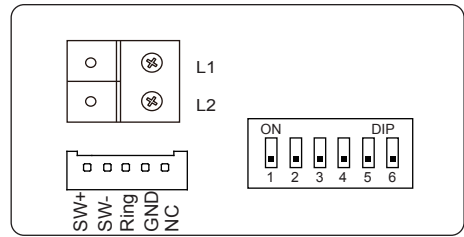

Product Information

DT47MG 2-Wire indoor Monitor

DESCRIPTION

2-wire system 7 inch Digital Color TFT Monitor with touch screen and picture/video memory.

DIMENSION

FEATURES

- New flattening icon design
- SMS service & Conversation with mobile phone
 - *Free short message communication among monitors
 - *Actively call monitor via GSM module
- Host&Guest voice message leave function
- Compatible with fisheye door station & Zoom in/out function
- Image quad split function via DT-QSW
- PIR motion detector via specified door station
 - *Auto-recording what happened by the door
 - *Activate relay actuator(light on or unlock automatically)
 - *Alert announce when somebody gets close

1. Parts and Functions

Key Functions

LCD screen	Display the images from outdoor station
Emergency button	Used for sending SOS to registered mobile phone via DT-GSM module
Message indicator	It will be lighted up if there is unread message
Unlock button	Press to release the door for visitors during talking or monitoring
Talk/Mon button	<ol style="list-style-type: none"> 1. Press to talk with the visitors while receiving a call 2. Press to monitor outdoor in standby
Microphone	Receives sound from the user
Mounting hook	Use to hang up the indoor station
Connection port	Bus terminal
Speaker	Output sound from the outdoor

2. Terminal Description

L1,L2: Non-polarity bus line.

SW+,SW-: Doorbell call button connection port.

Ring,GND: Extra buzzer connection port.

NC: Reserved.

DIP switches: Total 6 bits can be configured.

Bit1~Bit5: User Code setting switch.

Bit6: Video impedance matching switch.

3. Mounting

4. Specification

Power Supply: DC 20~28V
 Consumption: Standby 12.4mA;
 Working 270mA
 Screen: 7 inch digital color TFT
 Resolutions: 800 X 480 pixels
 Video Signal: 1Vp-p, 75Ω, CCIR standard
 Wiring: 2 wires, non-polarity
 Dimension: 131(H)×225(W)×18(D)mm