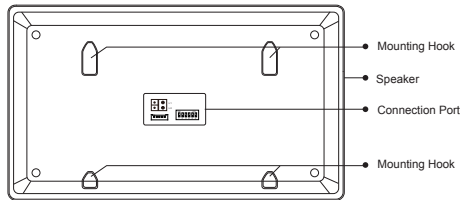

Product Information

DT47MG 2-Wire indoor Monitor

DESCRIPTION

2-wire system 7 inch Digital Color TFT Monitor with touch screen and picture/video memory.

DIMENSION

FEATURES

- New flattening icon design
- SMS service & Conversation with mobile phone
 - *Free short message communication among monitors
 - *Actively call monitor via GSM module
- Host&Guest voice message leave function
- Compatible with fisheye door station & Zoom in/out function
- Image quad split function via DT-QSW
- PIR motion detector via specified door station
 - *Auto-recording what happened by the door
 - *Activate relay actuator(light on or unlock automatically)
 - *Alert announce when somebody gets close

1. Parts and Functions

Key Functions

LCD screen	Display the images from outdoor station
Emergency button	Used for sending SOS to registered mobile phone via DT-GSM module
Message indicator	It will be lighted up if there is unread message
Unlock button	Press to release the door for visitors during talking or monitoring
Talk/Mon button	<ol style="list-style-type: none"> 1. Press to talk with the visitors while receiving a call 2. Press to monitor outdoor in standby
Microphone	Receives sound from the user
Mounting hook	Use to hang up the indoor station
Connection port	Bus terminal
Speaker	Output sound from the outdoor

2. Terminal Description

L1,L2: Non-polarity bus line.

SW+,SW-: Doorbell call button connection port.

Ring,GND: Extra buzzer connection port.

NC: Reserved.

DIP switches: Total 6 bits can be configured.

Bit1~Bit5: User Code setting switch.

Bit6: Video impedance matching switch.

3. Mounting

4. Specification

Power Supply: DC 20~28V
 Consumption: Standby 12.4mA;
 Working 270mA
 Screen: 7 inch digital color TFT
 Resolutions: 800 X 480 pixels
 Video Signal: 1Vp-p, 75Ω, CCIR standard
 Wiring: 2 wires, non-polarity
 Dimension: 131(H)×225(W)×18(D)mm