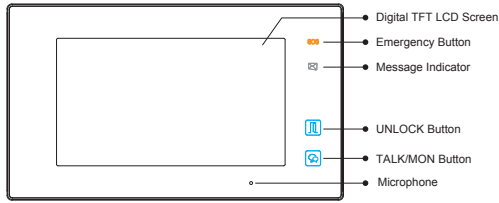

Product Information

DT47MG 2-Wire indoor Monitor

DESCRIPTION

2-wire system 7 inch Digital Color TFT Monitor with touch screen and picture/video memory.

DIMENSION

FEATURES

- New flattening icon design
- SMS service & Conversation with mobile phone
 - *Free short message communication among monitors
 - *Actively call monitor via GSM module
- Host&Guest voice message leave function
- Compatible with fisheye door station & Zoom in/out function
- Image quad split function via DT-QSW
- PIR motion detector via specified door station
 - *Auto-recording what happened by the door
 - *Activate relay actuator(light on or unlock automatically)
 - *Alert announce when somebody gets close

1. Parts and Functions

Key Functions

LCD screen	Display the images from outdoor station
Emergency button	Used for sending SOS to registered mobile phone via DT-GSM module
Message indicator	It will be lighted up if there is unread message
Unlock button	Press to release the door for visitors during talking or monitoring
Talk/Mon button	<ol style="list-style-type: none"> 1. Press to talk with the visitors while receiving a call 2. Press to monitor outdoor in standby
Microphone	Receives sound from the user
Mounting hook	Use to hang up the indoor station
Connection port	Bus terminal
Speaker	Output sound from the outdoor

2. Terminal Description

L1,L2: Non-polarity bus line.

SW+,SW-: Doorbell call button connection port.

Ring,GND: Extra buzzer connection port.

NC: Reserved.

DIP switches: Total 6 bits can be configured.

Bit1~Bit5: User Code setting switch.

Bit6: Video impedance matching switch.

3. Mounting

4. Specification

Power Supply: DC 20~28V
 Consumption: Standby 12.4mA;
 Working 270mA
 Screen: 7 inch digital color TFT
 Resolutions: 800 X 480 pixels
 Video Signal: 1Vp-p, 75Ω, CCIR standard
 Wiring: 2 wires, non-polarity
 Dimension: 131(H)×225(W)×18(D)mm