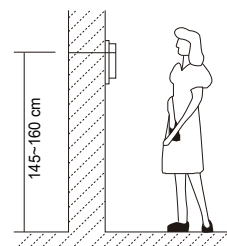

Bit6: Video impedance matching switch.

3. Mounting

4. Specification

Power Supply: DC 20~28V
 Consumption: Standby 12.4mA;
 Working 270mA
 Screen: 7 inch digital color TFT
 Resolutions: 800 X 480 pixels
 Video Signal: 1Vp-p, 75Ω, CCIR standard
 Wiring: 2 wires, non-polarity
 Dimension: 131(H)×225(W)×18(D)mm

Single Package

Dimensions: 166(H)×244(W)×40(D)mm

Gross Weight: 0.68Kg

Carton Package

Carton: 530 (H)×340 (W)×258 (D)mm

Quantity: 24PCS

8. Menu Style